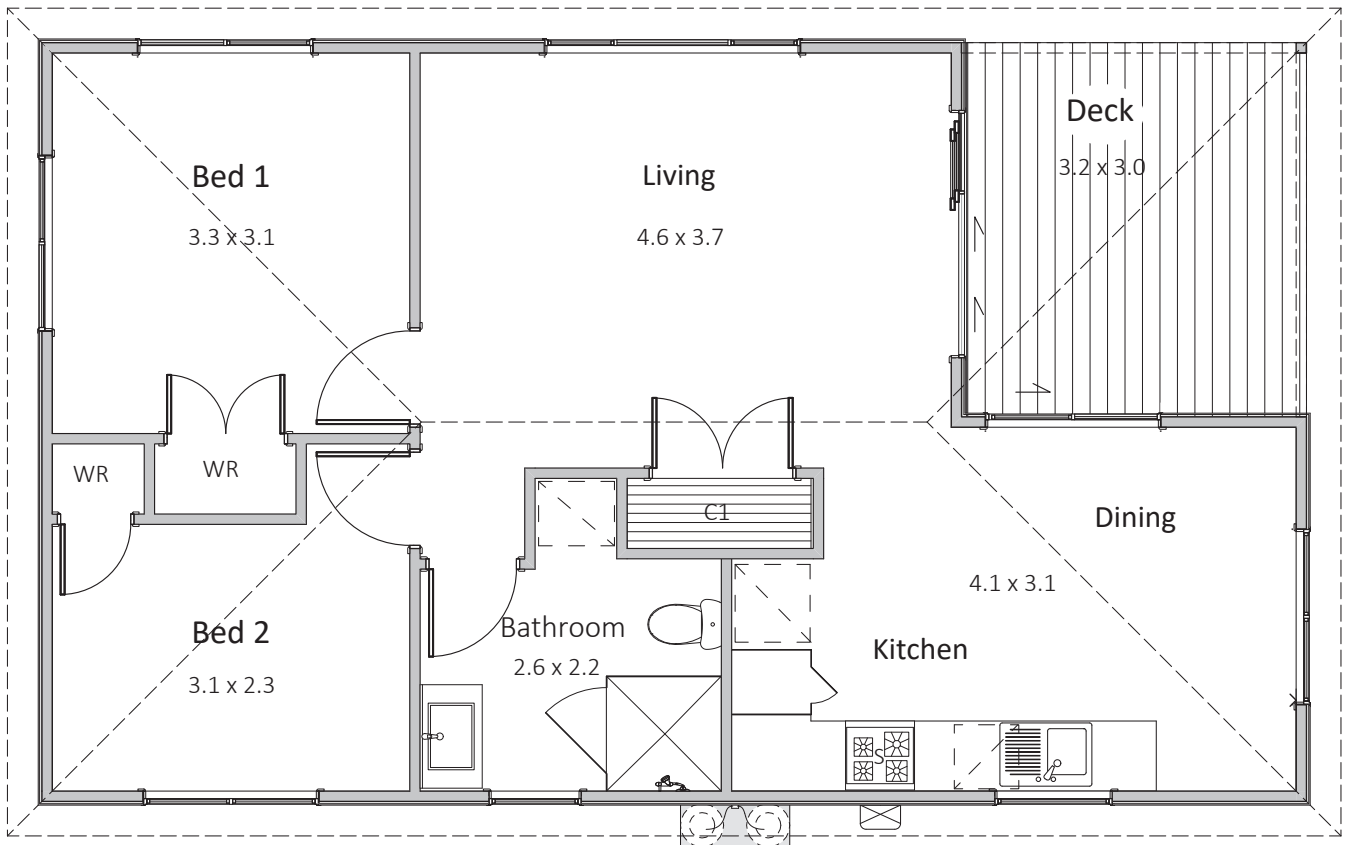

Simple two-bedroom home with separate spaces for kitchen/dining and living. Covered front door deck links to living space allowing outdoor indoor flow.

BEDROOMS	2
BATHROOM	1
FLOOR SIZE	62m ²
LENGTH	11.0m
WIDTH	6.6m
ROOF OPTIONS	gable & hip roof
SUITABLE FOR	first home, rental, secondary dwelling, granny flat

** Price and specifications subject to change*

Come & see us at
1139 Maraekakaho Road
Longlands, Hastings

P. +64 6 870 8979
E. office@hbhomes.nz
W. www.hbhomes.nz

SPECIFICATIONS:

INTERIOR

- Insulation to floor, wall and ceiling
- Shower
- WC
- Vanity
- Gas water heating
- Kitchen as shown
- Wardrobe shelving
- Gib system interior wall lining
- Electrical fit-out completed
- Internal doors and hardware
- Painted interior
- Floor coverings
- Appliances as specified
- Heat pump